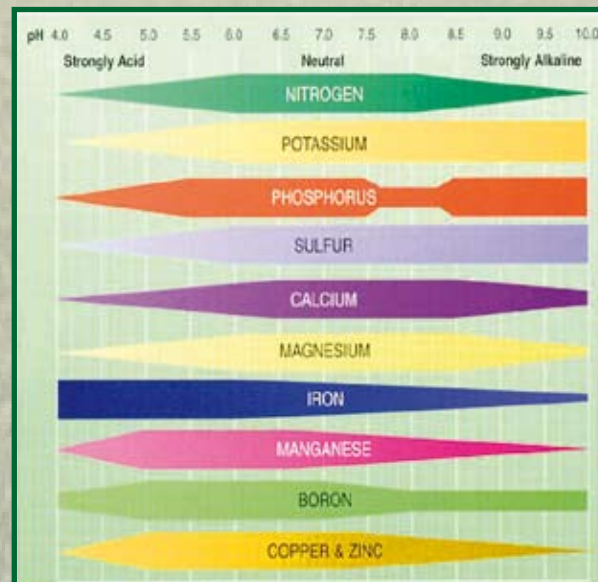

We offer a range of tests including pH, P, K, Mg, trace elements, organic matter plus others.

We recognise the importance of accurate lime spreading and use highly experienced spreader operators across the South West.

Correct soil pH is vital for good crop growth and is affected by:

- **Fertilizers**
- **Crop off take**
- **Leaching**
- **Manures**
- **Chemicals**
- **Livestock**

Soil pH greatly affects the availability of nutrients; this is highlighted in the table below.